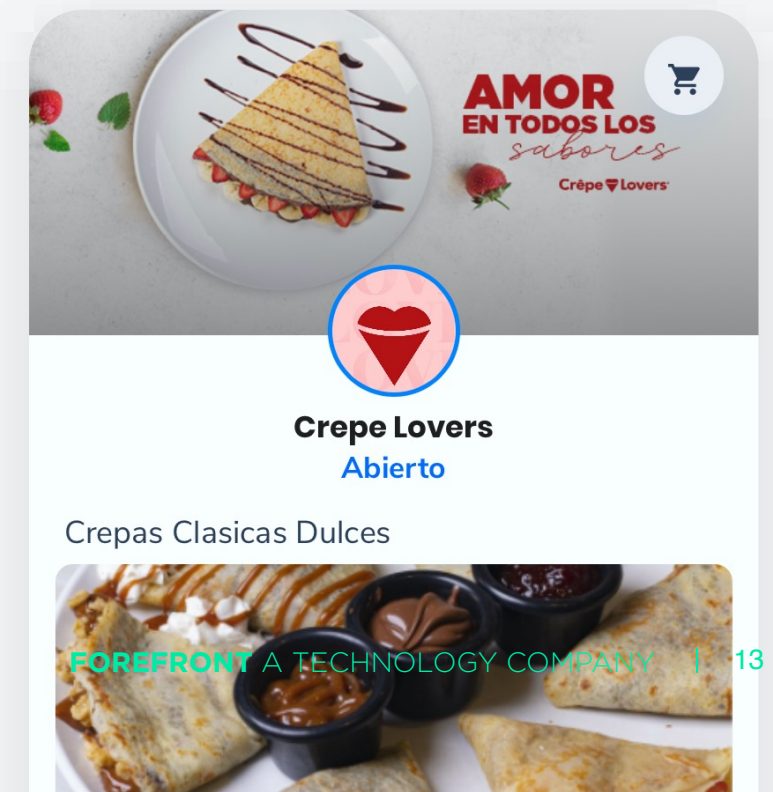

Tu menú o catálogo en tus redes sociales

Todo tu catálogo de productos en un solo lugar y completamente transaccional